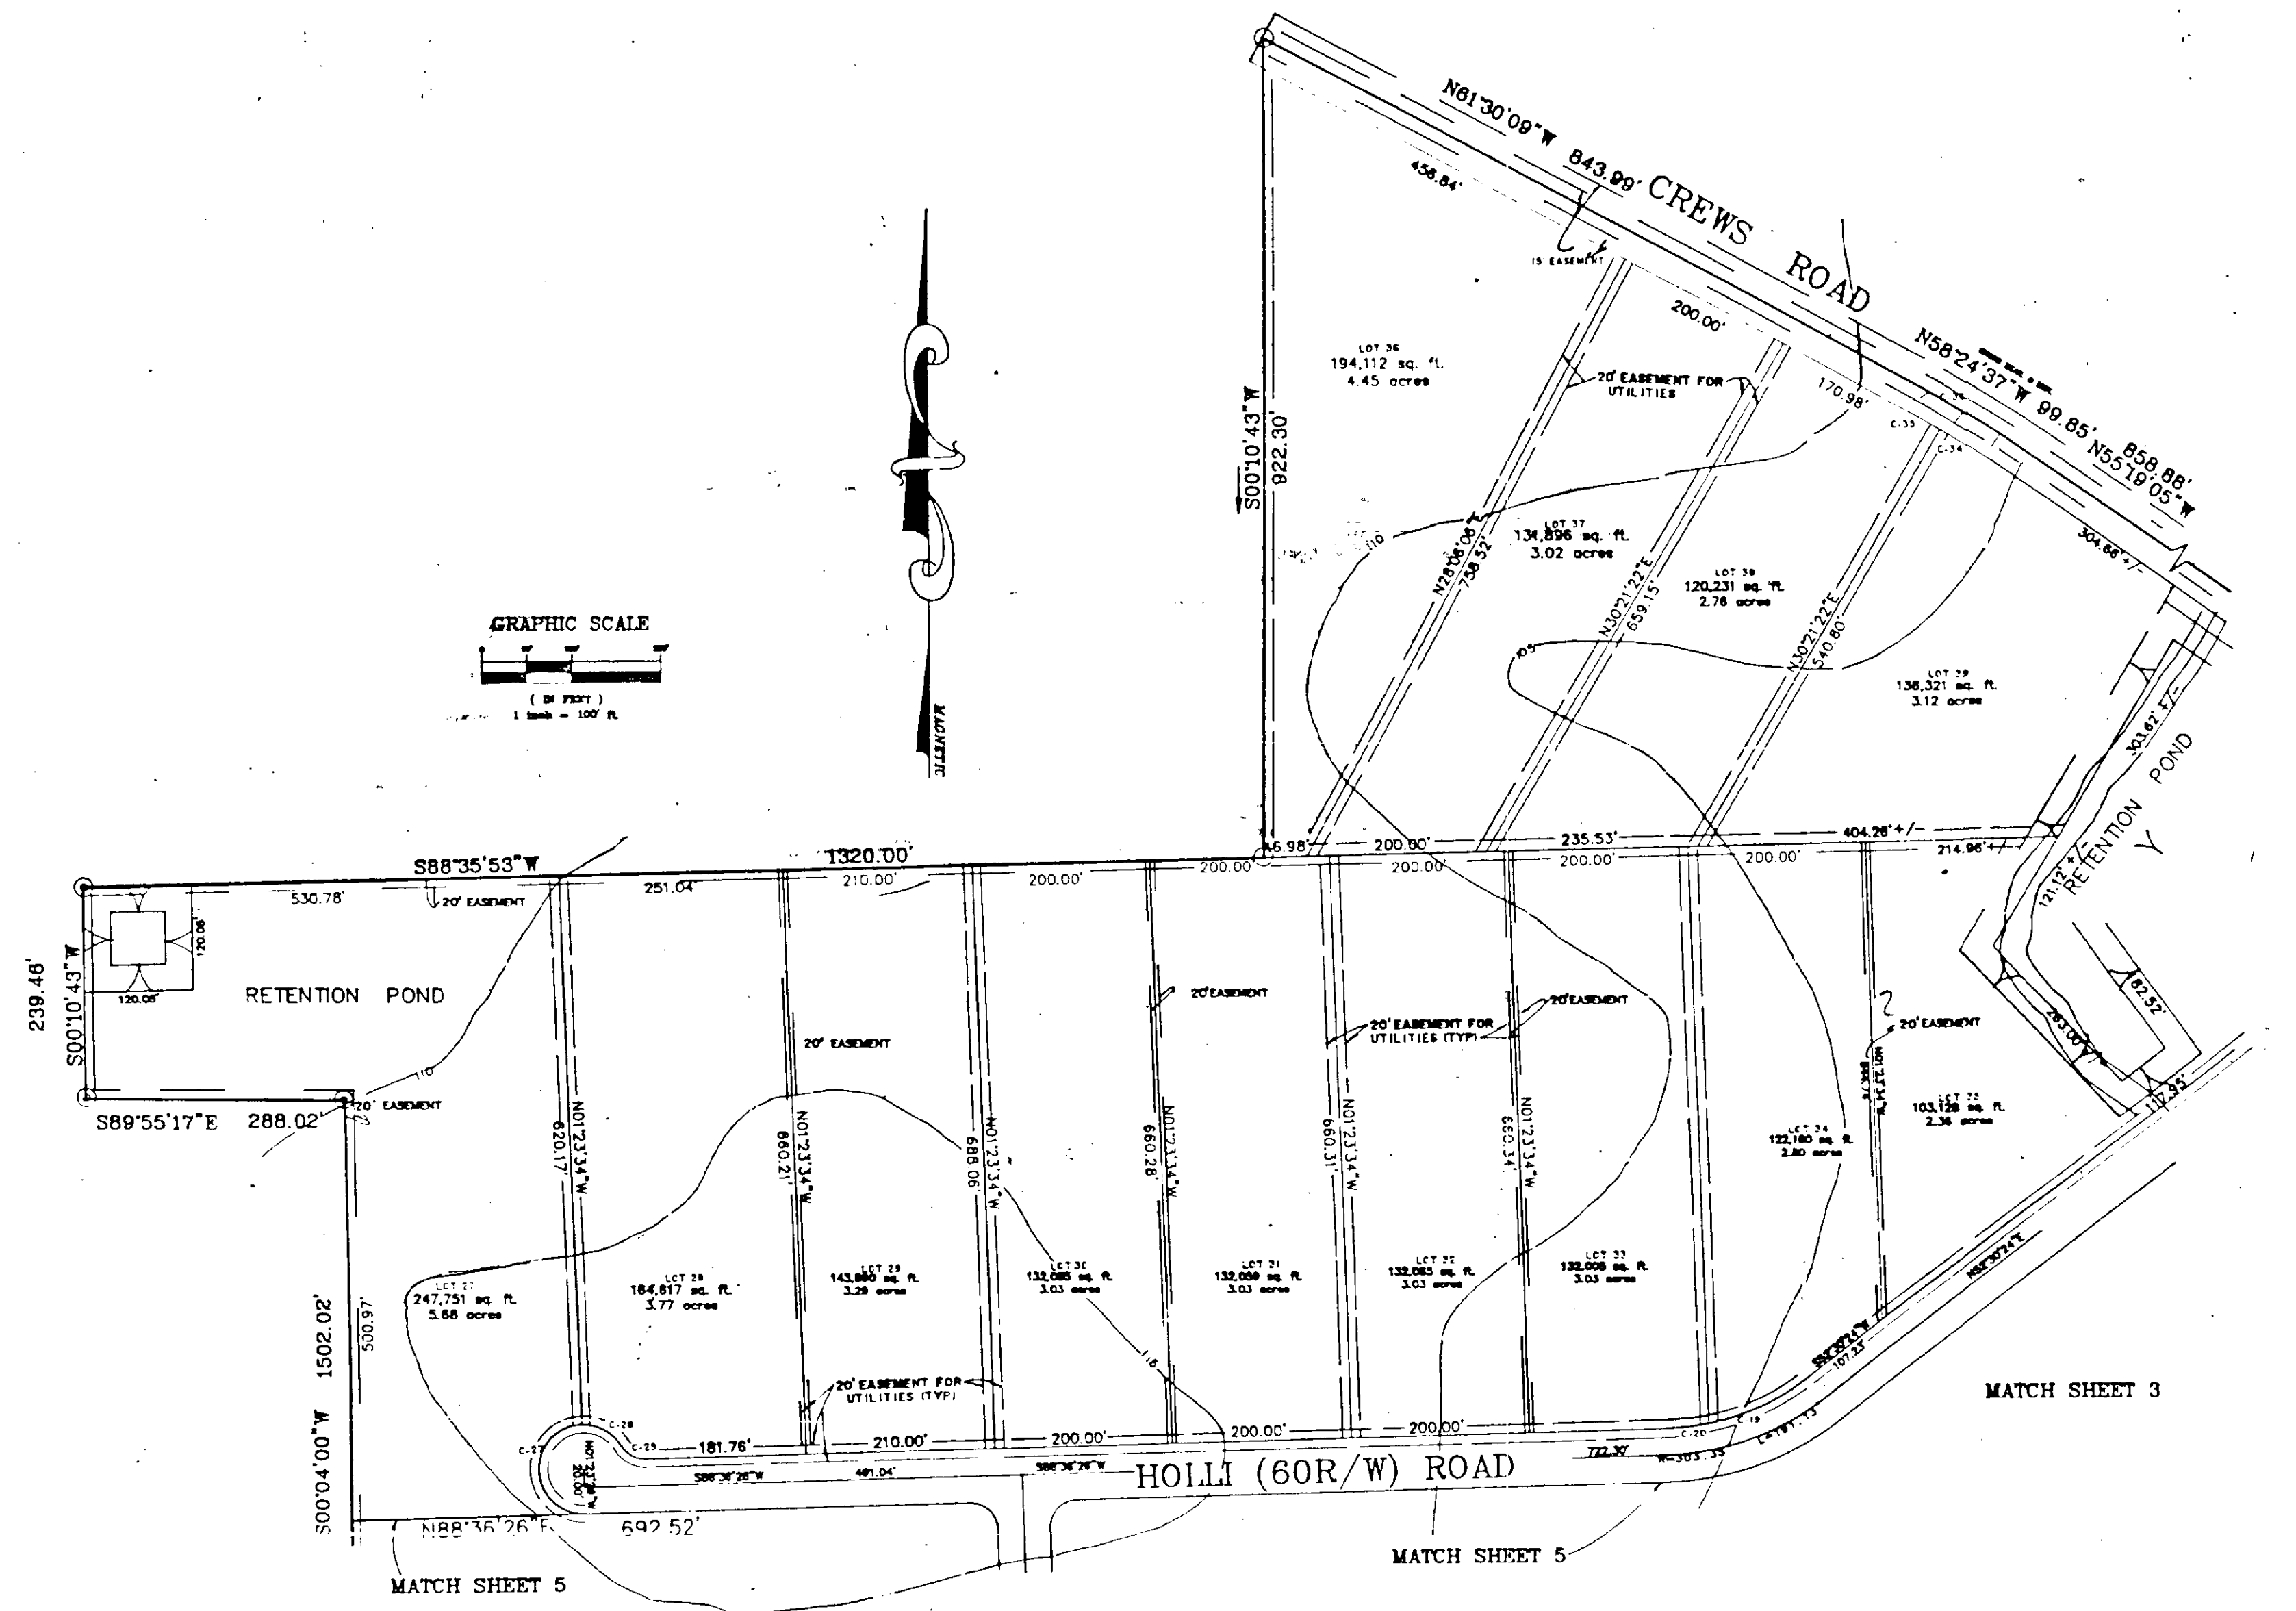

RIVER COUNTRY ESTATES

JOHN BOONBY & SONS
3 - DAY HOURS
1000 - 1111 - 1111